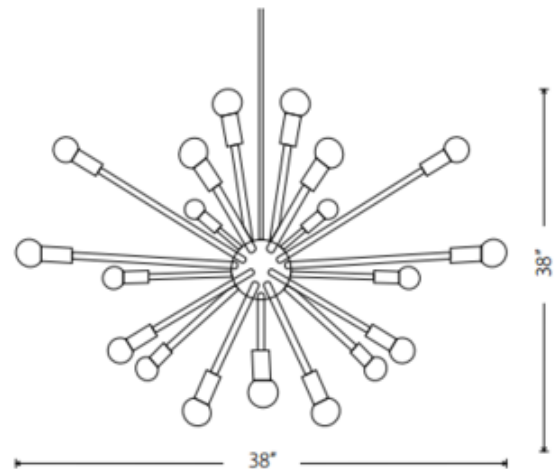

BRAND

Nuevo

DESCRIPTION

Sergei 24 light suspension features a Chromed metal finish. Includes 61 inches of clear adjustable suspension cable and a 4 inch canopy. Twenty-four 25 watt, 120 volt, G16.5 type candelabra base bulbs are included. General light distribution. 38 inch width x 38 inch height.

SHADE COLOR	N/A
BODY FINISH	Chrome
WATTAGE	600W
DIMMER	Standard 120V
DIMENSIONS	38"W x 38"H
BULB INCLUDED	
LAMP	24 x G16.5/Candelabra (E12)/25W/120V Incandescent

SPEC #

NUE54143

COMPANY

PROJECT

FIXTURE TYPE