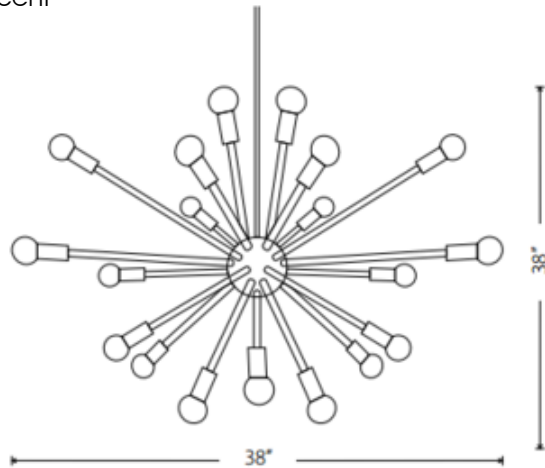

Sergei Suspension

**Description:**

Sergei 24 light suspension features a Chromed metal finish. Includes 61 inches of clear adjustable suspension cable and a 4 inch canopy. Twenty-four 25 watt, 120 volt, G16.5 type candelabra base bulbs are included. General light distribution. 38 inch width x 38 inch height.

Shown in: Chrome

List Price: \$577.50  
 Our Price: \$462.00

Shade Color: N/A  
 Body Finish: Chrome  
 Lamp: 24 x G16.5/Candelabra (E12)/25W/120V Incandescent  
 Wattage: 600W  
 Dimmer: Incandescent  
 Dimensions: 38"H x 38"W