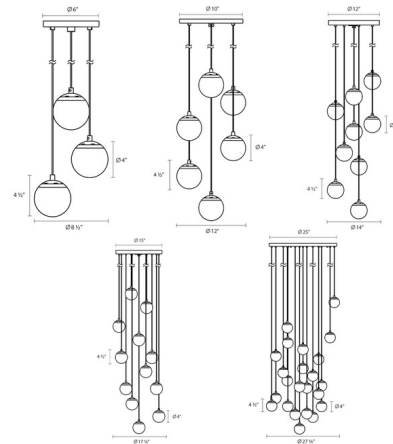

Description

Champagne Bubbles Multi Light Pendant features light dancing through a dazzling array of tiny Clear Bubbles within the solid mass of the crystal balls.

Specifications

COLOR Clear Bubbles
BODY FINISH Polished Chrome
WATTAGE 12W
DIMMER Included
DIMENSIONS 8.5"W x 4.5"H
INTEGRATED LED MODULE 3 x LED/G4 (bipin)/4W/120V LED

Technical Information

COLOR RENDERING 90 CRI
LAMP COLOR 3000K
LUMENS/WATT 165.00
LUMINOUS FLUX 660 lumens

Shown in polished chrome / clear bubbles

CLICK TO VIEW PRODUCT

Notes: