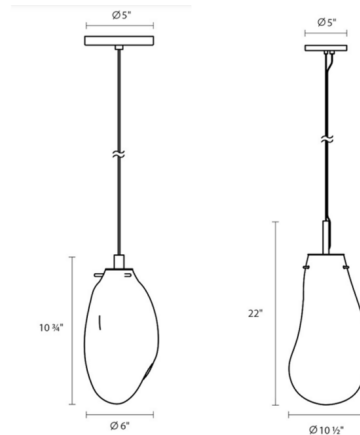

Shown in satin black / clear

CLICK TO VIEW PRODUCT

Notes: