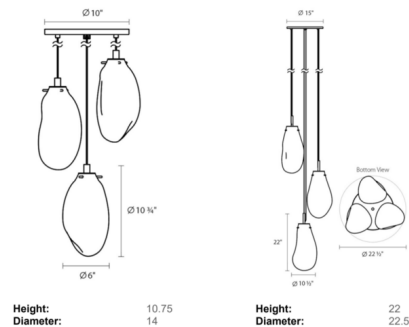

Lightology

lightology.com
866-954-4489
06-04-26

Project: _____

Company: _____

Location: _____ Fixture Type: _____

SPEC #: **SON541447**

Approved On: _____ Approved By: _____

Liquid Multi Light Pendant By Sonneman

Description

Liquid Multi Light Pedant features surface contours of meteor-like glass that have been softened to look like melting glass. Available in Satin Black finish with Clear, Smoke fade, or White with clear glass and a black cord. Includes power supply which fits inside canopy. Note: The G4 base LED bulb included is proprietary and replacements must be ordered through Sonneman (BLB.2T6F1224G4K) - contact sales for ordering.

Specifications

COLOR . . . . . Clear
BODY FINISH . . . . . Satin Black
WATTAGE 12W
DIMMER . . . . . Low Voltage Electronic
DIMENSIONS . . . . . 14"W x 10.75"H
BULB INCLUDED . . . . . 3 x JC/G4 (bipin)/4W/24V LED

Technical Information

PRODUCT DIMENSIONS . . . . . Cord Length: 72"
COLOR RENDERING . . . . . 90 CRI
LAMP COLOR 3000K
LUMENS/WATT 150.00
LUMINOUS FLUX . . . . . 600 lumens

Shown in satin black / clear

CLICK TO VIEW PRODUCT

Notes: