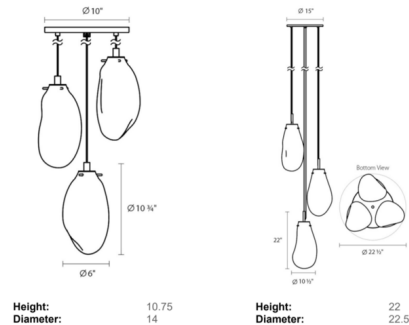

Lightology

lightology.com
866-954-4489
04-19-26

Project: _____

Company: _____

Location: _____ Fixture Type: _____

SPEC #: **SON541447**

Approved On: _____ Approved By: _____

Liquid Multi Light Pendant By SONNEMAN

Description

Liquid Multi Light Pedant features surface contours of meteor-like glass that have been softened to look like melting glass. Available in Satin Black finish with Clear, Smoke fade, or White with clear glass and a black cord. Includes power supply which fits inside canopy. Note: The G4 base LED bulb included is proprietary and replacements must be ordered through Sonneman (BLB.2T6F1224G4K) - contact sales for ordering.

Specifications

COLOR . . . . . Clear
BODY FINISH . . . . . Satin Black
WATTAGE 12W
DIMMER . . . . . Low Voltage Electronic
DIMENSIONS . . . . . 14"W x 10.75"H
BULB INCLUDED . . . . . 3 x JC/G4 (bipin)/4W/24V LED

Technical Information

PRODUCT DIMENSIONS . . . . . Cord Length: 72"
COLOR RENDERING . . . . . 90 CRI
LAMP COLOR 3000K
LUMENS/WATT 150.00
LUMINOUS FLUX . . . . . 600 lumens

Shown in satin black / clear

CLICK TO VIEW PRODUCT

Notes: