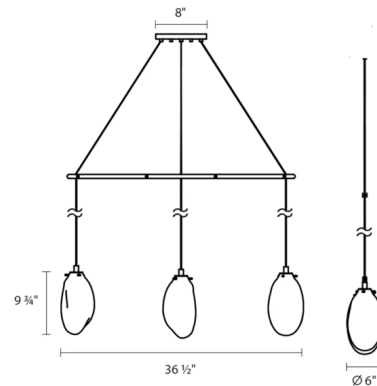

CLICK TO VIEW PRODUCT

Notes: