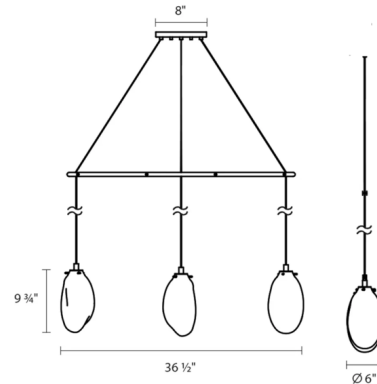

CLICK TO VIEW PRODUCT

Notes: