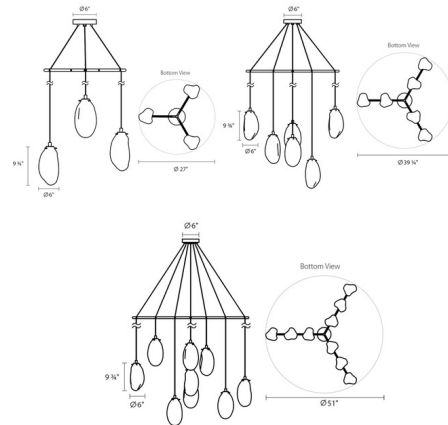

By Sonneman

Description

Liquid Tri Spread Pendant features contours of meteor that have been softened to look like melting glass. Comes in Clear, Smoke fade, and White with clear top and a Satin Black cord. Available in 3, 6, and 9 light options. 4 watt G4 base LED bulbs are included. Dimmable with a low voltage electronic dimmer. Note: The G4 base LED bulbs included are proprietary and replacements must be ordered through Sonneman (BLB.2T6F1224G4K) - contact sales for ordering.

Specifications

COLOR Clear
 BODY FINISH Satin Black
 WATTAGE 12W
 DIMMER Low Voltage Electronic
 DIMENSIONS 27"W x 11.5"H
 BULB INCLUDED 3 x JC/G4 (bipin)/4W/24V LED

Technical Information

COLOR RENDERING 90 CRI
 LAMP COLOR 3000K
 LUMENS/WATT 150.00
 LUMINOUS FLUX 600 lumens

Shown in satin black / clear

CLICK TO VIEW PRODUCT

Notes: