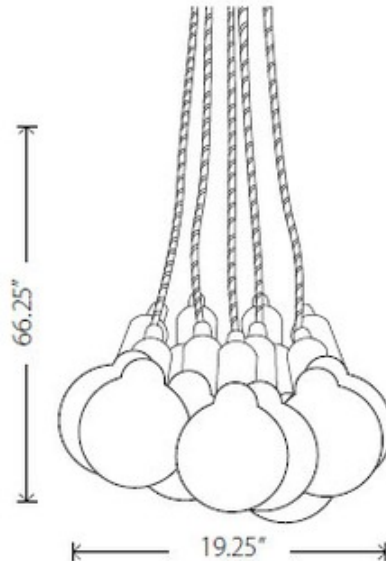

# Ten Tales Suspension

**Description:**

Ten Tales Suspension features ten black bulb socket holders and black cable with black braiding. Requires ten 25 watt 120 volt G125 medium base half chrome or frost incandescent bulbs, sold separately. 19.25 inch diameter x 66.25 inch overall height. Actual fixture diameter is dependent upon which diameter lamp is used.

Shown in: Black

**List Price:** \$275.00  
**Our Price:** \$220.00

**Shade Color:** N/A  
**Body Finish:** Black  
**Lamp:** 10 x G125/Medium (E26)/25W/120V Incandescent  
 10 x G80/Medium (E26)/25W/120V Incandescent  
**Wattage:** 250W  
**Dimmer:** Incandescent  
**Dimensions:** 66.25"H x 19.25"W