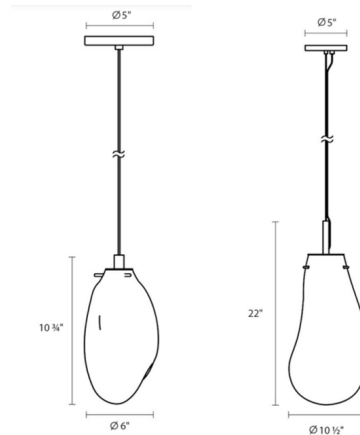

Shown in satin black / smoke

CLICK TO VIEW PRODUCT

Notes: