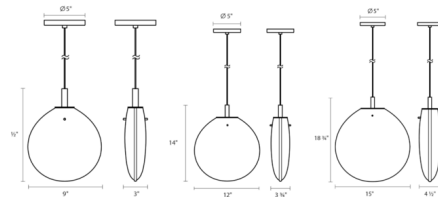

### Description

The Cantina Pendant features a flask-like flat oval glass profile suspended from a slender Satin Black cable that rotates randomly to various orientations creating an asymmetric relationship to its surroundings. Power supply included which fits inside junction box (outlet box must be at least 4 inch diameter x 1.5 inch deep). Dimmable with a low voltage electronic dimmer. Note: The bulb for the Cantina is proprietary and must be ordered through the manufacturer, Sonneman (BLB.2T6F1224G4K) - contact sales for ordering.

### Specifications

COLOR . . . . . Clear  
BODY FINISH . . . . . Satin Black  
WATTAGE . . . . . 4W  
DIMMER . . . . . Low Voltage Electronic  
DIMENSIONS . . . . . 9"W x 11.25"H x 3"D  
BULB INCLUDED . . . . . 1 x LED/G4 (bipin)/4W/120V LED

### Technical Information

PRODUCT DIMENSIONS . . . . . Cord Length: 72" Adjustable  
COLOR RENDERING . . . . . 90 CRI  
LAMP COLOR . . . . . 3000K  
LUMENS/WATT . . . . . 50.00  
LUMINOUS FLUX . . . . . 200 lumens