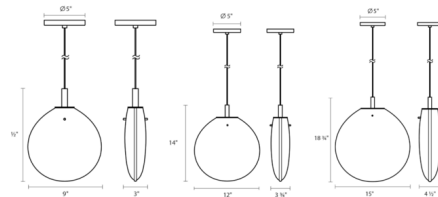

Description

The Cantina Pendant features a flask-like flat oval glass profile suspended from a slender Satin Black cable that rotates randomly to various orientations creating an asymmetric relationship to its surroundings. Power supply included which fits inside junction box (outlet box must be at least 4 inch diameter x 1.5 inch deep). Dimmable with a low voltage electronic dimmer. Note: The bulb for the Cantina is proprietary and must be ordered through the manufacturer, Sonneman (BLB.2T6F1224G4K) - contact sales for ordering.

Shown in satin black / smoke

Specifications

COLOR Smoke
 BODY FINISH Satin Black
 WATTAGE 4W
 DIMMER Low Voltage Electronic
 DIMENSIONS 9"W x 11.25"H x 3"D
 BULB INCLUDED 1 x JC/G4 (bipin)/4W/12V LED

Technical Information

PRODUCT DIMENSIONS Cord Length: 120"
 COLOR RENDERING 90 CRI
 LAMP COLOR 3000K
 LUMENS/WATT 50.00
 LUMINOUS FLUX 200 lumens

CLICK TO VIEW PRODUCT

Notes: