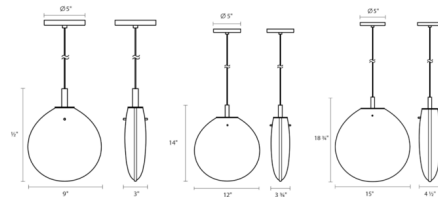

By SONNEMAN - A Way of Light

Description

The Cantina Pendant features a flask-like flat oval glass profile suspended from a slender Satin Black cable that rotates randomly to various orientations creating an asymmetric relationship to its surroundings. Power supply included which fits inside junction box (outlet box must be at least 4 inch diameter x 1.5 inch deep). Dimmable with a low voltage electronic dimmer. Note: The bulb for the Cantina is proprietary and must be ordered through the manufacturer, Sonneman (BLB.2T6F1224G4K) - contact sales for ordering.

Shown in satin black / smoke

Specifications

COLOR Smoke
BODY FINISH Satin Black
WATTAGE 4W
DIMMER Low Voltage Electronic
DIMENSIONS 9"W x 11.25"H x 3"D
BULB INCLUDED 1 x JC/G4 (bipin)/4W/12V LED

Technical Information

PRODUCT DIMENSIONS Cord Length: 120"
COLOR RENDERING 90 CRI
LAMP COLOR 3000K
LUMENS/WATT 50.00
LUMINOUS FLUX 200 lumens

CLICK TO VIEW PRODUCT

Notes: