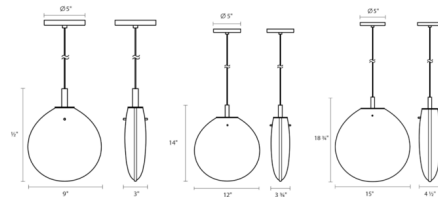

## Cantina Pendant By Sonneman

### Description

The Cantina Pendant features a flask-like flat oval glass profile suspended from a slender Satin Black cable that rotates randomly to various orientations creating an asymmetric relationship to its surroundings. Power supply included which fits inside junction box (outlet box must be at least 4 inch diameter x 1.5 inch deep). Dimmable with a low voltage electronic dimmer. Note: The bulb for the Cantina is proprietary and must be ordered through the manufacturer, Sonneman (BLB.2T6F1224G4K) - contact sales for ordering.

### Specifications

COLOR . . . . . Smoke  
BODY FINISH . . . . . Satin Black  
WATTAGE . . . . . 4W  
DIMMER . . . . . Low Voltage Electronic  
DIMENSIONS . . . . . 9"W x 11.25"H x 3"D  
BULB INCLUDED . . . . . 1 x JC/G4 (bipin)/4W/12V LED

### Technical Information

PRODUCT DIMENSIONS . . . . . Cord Length: 120"  
COLOR RENDERING . . . . . 90 CRI  
LAMP COLOR . . . . . 3000K  
LUMENS/WATT . . . . . 50.00  
LUMINOUS FLUX . . . . . 200 lumens