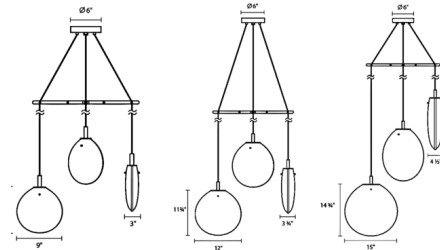

Description

Cantina 3 Light Tri Spread Pendant has a flask-like flat oval Clear, Smoke or White glass profile, suspended from a slender Satin Black cable, that rotates randomly to various orientations creating an asymmetric relationship to its surroundings.

Note: The bulb for the Cantina is proprietary and must be ordered through the manufacturer, Sonneman (BLB.2T6F1224G4K) - contact sales for ordering.

Specifications

COLOR Clear
BODY FINISH Satin Black
WATTAGE 12W
DIMMER Low Voltage Electronic
DIMENSIONS 30"W x 12"H
BULB INCLUDED 3 x LED/G4 (bipin)/4W/120V LED

Technical Information

PRODUCT DIMENSIONS Adjustable Cable Length: 72"
COLOR RENDERING 90 CRI
LAMP COLOR 3000K
LUMENS/WATT 150.00
LUMINOUS FLUX 600 lumens

Shown in satin black / clear

CLICK TO VIEW PRODUCT