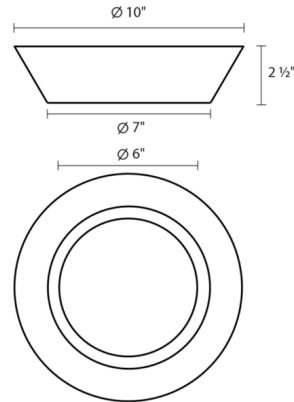

Shown in polished nickel / satin white