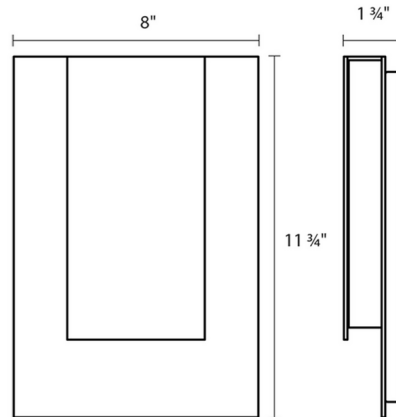

By Sonneman

Description

Reveal Wall Light features an illuminated perimeter between the layered planes of this simply light. Dimmable with a standard incandescent or low voltage electronic dimmer. ADA compliant. ETL listed.

Specifications

COLOR	N/A
BODY FINISH	Textured Bronze
WATTAGE	21W
DIMMER	Standard 120V
DIMENSIONS	8"W x 11.75"H x 1.75"D
INTEGRATED LED MODULE	1 x LED/21W/120V LED

Technical Information

COLOR RENDERING	90 CRI
LAMP COLOR	3000K
LUMENS/WATT	63.57
LUMINOUS FLUX	1335 lumens