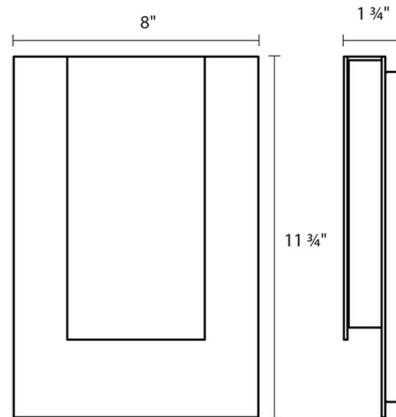

Lightology

lightology.com
866-954-4489
04-18-26

Project: _____

Company: _____

Location: _____ Fixture Type: _____

SPEC #: **SON541504**

Approved On: _____ Approved By: _____

Reveal Wall Light By SONNEMAN

Description

Reveal Wall Light features an illuminated perimeter between the layered planes of this simply light. Dimmable with a standard incandescent or low voltage electronic dimmer. ADA compliant. ETL listed.

Specifications

COLOR	N/A
BODY FINISH	Textured Bronze
WATTAGE	21W
DIMMER	Standard 120V
DIMENSIONS	8"W x 11.75"H x 1.75"D
INTEGRATED LED MODULE	1 x LED/21W/120V LED

Technical Information

COLOR RENDERING	90 CRI
LAMP COLOR	3000K
LUMENS/WATT	63.57
LUMINOUS FLUX	1335 lumens

Notes: