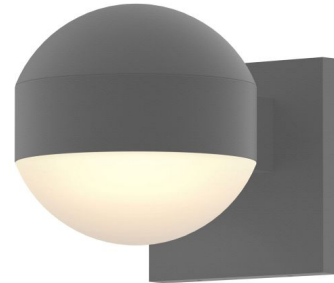

Lightology

lightology.com
866-954-4489
06-09-26

Project: _____

Company: _____

Location: _____ Fixture Type: _____

SPEC #: **SON541543**

Approved On: _____ Approved By: _____

Reals DC DL Outdoor Downlight Wall Light By Sonneman

Description

Reals DC DL Outdoor Downlight Wall Light adds architectural strength from geometric simplicity. Available with a White frosted polycarbonate diffuser with a Textured Grey, Textured Bronze, or Textured White finish. One 10 watt LED module is included. ETL listed. Wet location rated. 5 inch width x 5 inch height x 6.5 inch depth. Dimmable with a Triac or electronic low voltage (ELV) dimmer, sold separately.

Shown in textured gray / white

Specifications

COLOR White
BODY FINISH Textured Gray
WATTAGE 10W
DIMMER Low Voltage Electronic
DIMENSIONS 5"W x 5"H x 6.5"D
INTEGRATED LED MODULE 1 x LED/10W/120V LED

Technical Information

COLOR RENDERING 90 CRI
LAMP COLOR 3000K
LUMENS/WATT 104.00
LUMINOUS FLUX 1040 lumens

CLICK TO VIEW PRODUCT

Notes: