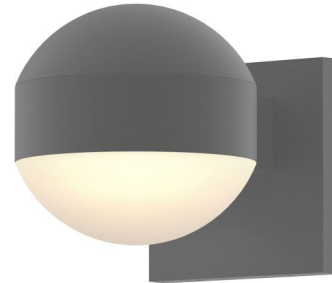

## Reals DC DL Outdoor Downlight Wall Light By SONNEMAN - A Way of Light

### Description

Reals DC DL Outdoor Downlight Wall Light adds architectural strength from geometric simplicity. Available with a White frosted polycarbonate diffuser with a Textured Grey, Textured Bronze, or Textured White finish. One 10 watt LED module is included. ETL listed. Wet location rated. 5 inch width x 5 inch height x 6.5 inch depth. Dimmable with a Triac or electronic low voltage (ELV) dimmer, sold separately.

Shown in textured gray / white

### Specifications

COLOR	White
BODY FINISH	Textured Gray
WATTAGE	10W
DIMMER	Low Voltage Electronic
DIMENSIONS	5"W x 5"H x 6.5"D
INTEGRATED LED MODULE	1 x LED/10W/120V LED