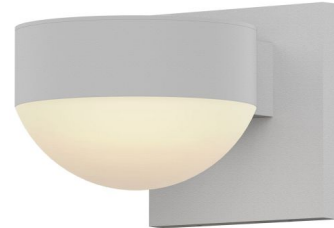

Lightology

lightology.com
866-954-4489
04-25-26

Project: _____

Company: _____

Location: _____ Fixture Type: _____

SPEC #: **SON541555**

Approved On: _____ Approved By: _____

Reals PC DL Outdoor Downlight Wall Light By SONNEMAN

Description

Reals PC Outdoor Downlight Wall Light adds architectural strength from geometric simplicity. Available with a White frosted diffuser with a Textured Grey, Textured Bronze, or Textured White finish.

Shown in textured gray / white

Specifications

COLOR White
BODY FINISH Textured Gray
WATTAGE 10W
DIMMER Low Voltage Electronic
DIMENSIONS 5"W x 3.25"H x 6.5"D
INTEGRATED LED MODULE 1 x LED/10W/120V LED

Technical Information