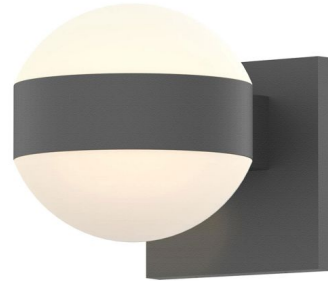

Lightology

lightology.com
866-954-4489
06-01-26

Project: _____

Company: _____

Location: _____ Fixture Type: _____

SPEC #: **SON541567**

Approved On: _____ Approved By: _____

Reals DL DL Up/Down Outdoor Wall Light By Sonneman

Description

Reals DL DL Up/Down Outdoor Wall Light adds architectural strength from geometric simplicity. Available with a White optical acrylic diffuser and a Textured Grey, Textured Bronze, or Textured White finish. Provides both up and down lighting. Two 10 watt LED modules are included. ETL listed. Wet location rated. 5 inch width x 5 inch height x 6.5 inch depth.

Shown in textured gray / white

Specifications

COLOR White
BODY FINISH Textured Gray
WATTAGE 20W
DIMMER Low Voltage Electronic
DIMENSIONS 5"W x 5"H x 6.5"D
INTEGRATED LED MODULE 2 x LED/10W/120V LED

Technical Information