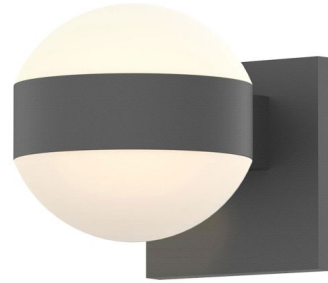

Lightology

lightology.com
866-954-4489
04-16-26

Project: _____

Company: _____

Location: _____ Fixture Type: _____

SPEC #: **SON541567**

Approved On: _____ Approved By: _____

Reals DL DL Up/Down Outdoor Wall Light By SONNEMAN

Description

Reals DL DL Up/Down Outdoor Wall Light adds architectural strength from geometric simplicity. Available with a White optical acrylic diffuser and a Textured Grey, Textured Bronze, or Textured White finish. Provides both up and down lighting. Two 10 watt LED modules are included. ETL listed. Wet location rated. 5 inch width x 5 inch height x 6.5 inch depth.

Shown in textured gray / white

Specifications

COLOR White
BODY FINISH Textured Gray
WATTAGE 20W
DIMMER Low Voltage Electronic
DIMENSIONS 5"W x 5"H x 6.5"D
INTEGRATED LED MODULE 2 x LED/10W/120V LED

Technical Information