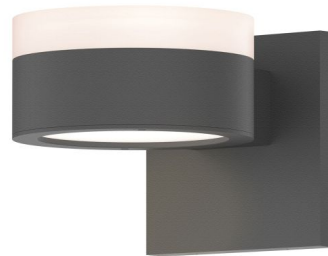

Lightology

lightology.com
866-954-4489
05-16-26

Project: _____

Company: _____

Location: _____ Fixture Type: _____

SPEC #: **SON541600**

Approved On: _____ Approved By: _____

Reals FW/FH PL Outdoor Up/Down Wall Light By Sonneman

Description

Reals FW/FH PL Outdoor Up/Down Wall Light adds architectural strength from geometric simplicity. Available with a White polycarbonate or Clear acrylic diffuser and a Textured Grey, Textured Bronze, or Textured White finish. Provides both up and down lighting. Two 10 watt LED modules are included. ETL listed. Wet location rated. Backplate is 4.5 inches squared. 5 inch width x 2.5 inch height x 6.5 inch depth.

Shown in textured gray / white

Specifications

COLOR White
BODY FINISH Textured Gray
WATTAGE 20W
DIMMER Low Voltage Electronic
DIMENSIONS 5"W x 2.5"H x 6.5"D
INTEGRATED LED MODULE 2 x LED/10W/120V LED

Technical Information