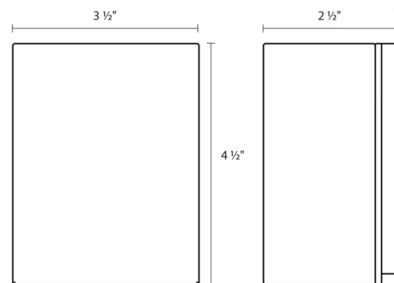

### Description

Box 7340 Outdoor Wall Light features direct light down from the pure geometry of a compact rectangular prism in Textured Grey, Textured White, or Textured Bronze. One 10 watt LED module is included. Non dimmable. ADA compliant. ETL listed. Wet location rated. 3.5 inch width x 4.5 inch height x 2.5 inch depth.

### Specifications

COLOR	N/A
BODY FINISH	Textured White
WATTAGE	10W
DIMMER	Not Dimmable
DIMENSIONS	3.5"W x 4.5"H x 2.5"D
INTEGRATED LED MODULE	1 x LED/10W/120V LED