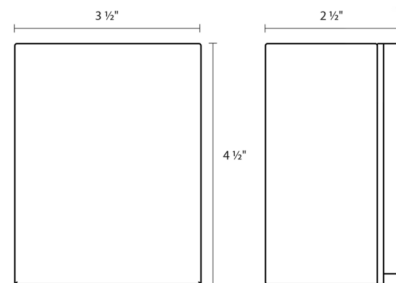

By SONNEMAN

Description

Box 7340 Outdoor Wall Light features direct light down from the pure geometry of a compact rectangular prism in Textured Grey, Textured White, or Textured Bronze. One 10 watt LED module is included. Non dimmable. ADA compliant. ETL listed. Wet location rated. 3.5 inch width x 4.5 inch height x 2.5 inch depth.

Shown in textured white

Specifications

COLOR	N/A
BODY FINISH	Textured White
WATTAGE	10W
DIMMER	Not Dimmable
DIMENSIONS	3.5"W x 4.5"H x 2.5"D
INTEGRATED LED MODULE	1 x LED/10W/120V LED

Technical Information