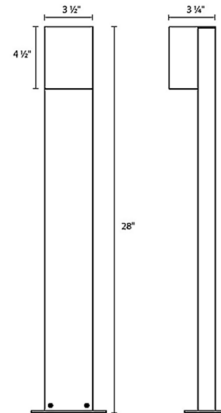

Lightology

lightology.com
866-954-4489
05-22-26

Project: _____

Company: _____

Location: _____ Fixture Type: _____

SPEC #: **SON541768**

Approved On: _____ Approved By: _____

Box Outdoor Bollard 12V

By Sonneman

Description

The Box Outdoor Bollard's compact luminaires direct light down from the pure geometry of a rectangular prism/ Geometric solids, in unity with rectilinear columns, form single-sided LED illuminated bollards that are perfect along both paths and plant beds. One 10 watt 12 Volt LED module is included. Not dimmable. Note: Fixture requires a 12 volt remote transformer, sold separately.

Specifications

COLOR	N/A
BODY FINISH	Textured Bronze
WATTAGE	10W
DIMMER	Not Dimmable
DIMENSIONS	3.5"W x 28"H
INTEGRATED LED MODULE	1 x LED/10W/12V LED

Technical Information

COLOR RENDERING	90 CRI
LAMP COLOR	3000K
LUMENS/WATT	102.00
LUMINOUS FLUX	1020 lumens

Shown in textured bronze

CLICK TO VIEW PRODUCT

Notes: