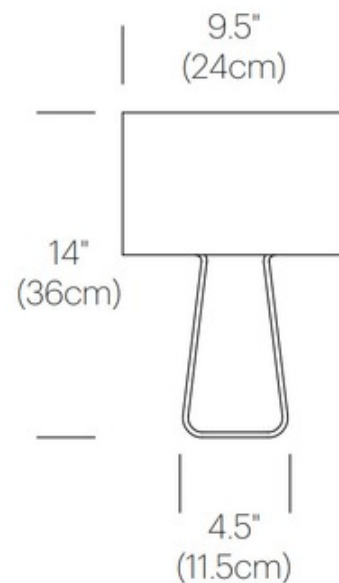

DESIGNER

Peter Stathis

BRAND

Pablo

DESCRIPTION

The Tube Top Classic Small Table Lamp offers a minimalist statement in form and proportion. Tube Top combines a transparent formed acrylic base to support its elegant mesh fabric shade in tension, steering away from conventional modes of construction. Its lightweight shade appears to float freely, gently tethered by its fabric cord. Fully dimmable to create any desired ambiance. Available with a white shade/clear body, charcoal shade/charcoal body, white shade/charcoal body, or silver shade/clear body. UL listed components. CE listed.

Shown in: White / Clear

SHADE COLOR	White / Clear
BODY FINISH	N/A
WATTAGE	60W
DIMMER	Included
DIMENSIONS	9"W x 14"H x 4.5"D
BULB INCLUDED	
LAMP	1 x G16.5/Medium (E26)/60W/120V Incandescent 1 x G16.5/Medium (E26)/120V LED
<i>Technical Information</i>	
PRODUCT DIMENSIONS	Cord: 72"
SPEC #	PBL54179