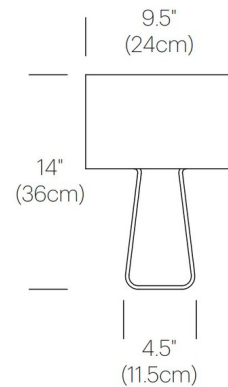

Specifications

COLOR	White / Clear
BODY FINISH	N/A
WATTAGE	60W
DIMMER	Included
DIMENSIONS	9"W x 14"H x 4.5"D
BULB INCLUDED	1 x G16.5/Medium (E26)/60W/120V Incandescent
OTHER BULB OPTIONS	1 x G16.5/Medium (E26)/120V LED

Technical Information

PRODUCT DIMENSIONS	Cord: 72"
--------------------	-----------

Shown in white / clear

CLICK TO VIEW PRODUCT

Notes: