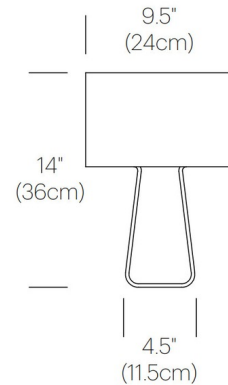

### Specifications

COLOR	White / Clear
BODY FINISH	N/A
WATTAGE	60W
DIMMER	Included
DIMENSIONS	9"W x 14"H x 4.5"D
BULB INCLUDED	1 x G16.5/Medium (E26)/60W/120V Incandescent
OTHER BULB OPTIONS	1 x G16.5/Medium (E26)/120V LED

### Technical Information

PRODUCT DIMENSIONS	Cord: 72"
--------------------	-----------

Shown in white / clear

CLICK TO VIEW PRODUCT

Notes: