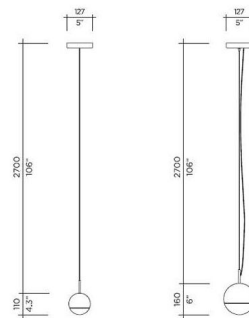

Specifications

COLOR Black Marble
 BODY FINISH Hairline Bronze
 WATTAGE 5.5W
 DIMMER Low Voltage Electronic
 DIMENSIONS 106"L x 4.3"W x 4.3"H
 INTEGRATED LED MODULE 1 x LED/5.5W/120V LED
 COUNTRY OF ORIGIN Canada

Technical Information

LAMP COLOR 3000K
 LUMENS/WATT 80.00
 LUMINOUS FLUX 440 lumens

Shown in hairline bronze / black marble

CLICK TO VIEW PRODUCT

Notes: