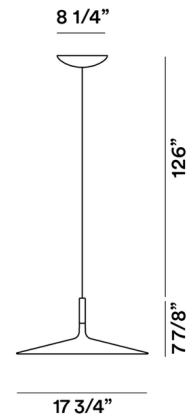

CLICK TO VIEW PRODUCT

Notes: