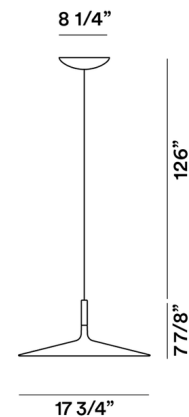

CLICK TO VIEW PRODUCT

Notes: