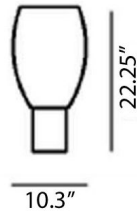

By Foscarini

Description

The Buds 1 Table Lamp features a hand-blown, five-layer glass diffuser with a glossy finish. A transparent plastic base elevates the shade and heightens the elegance of the design. Since the aperture of the glass is noticeable, the light bulb remains clearly in sight and thus plays an aesthetic role. For this reason, a retrofit LED bulb with a frosted globe with a maximum diameter of 4.8 inches should be used. On/Off switch on cord.

Shown in white

Specifications

COLOR	N/A
BODY FINISH	White
WATTAGE	23W
DIMMER	N/A
DIMENSIONS	10.375"W x 22.5"H
BULB NOT INCLUDED	1 x A19/Medium (E26)/23W/120V LED

CLICK TO VIEW PRODUCT

Notes: