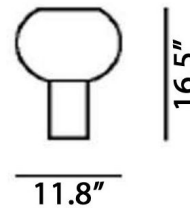

By Foscarini

Description

The Buds 2 Table Lamp features a hand-blown five-layer glass diffuser with glossy finish. A transparent PMMA cylinder base elevates the shade and heightens the elegance of the design. Since the aperture of the glass is noticeable, the light bulb remains clearly in sight and thus plays an aesthetic role. For this reason, a retrofit LED light bulb with a frosted globe with a maximum diameter of 4.8 inches should be used. On/Off switch on cord.

Shown in gray

Specifications

COLOR	N/A
BODY FINISH	Gray
WATTAGE	23W
DIMMER	N/A
DIMENSIONS	16.375"W x 16.625"H
BULB NOT INCLUDED	1 x A19/Medium (E26)/23W/120V LED

CLICK TO VIEW PRODUCT

Notes: