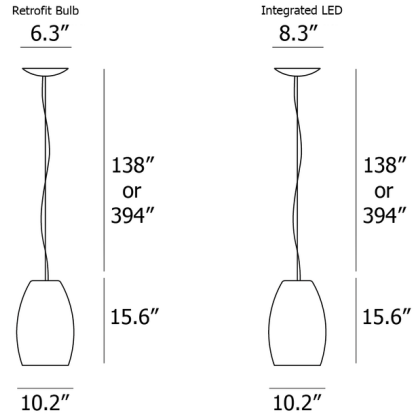

### Specifications

COLOR	N/A
BODY FINISH	White
WATTAGE	60W
DIMMER	Low Voltage Electronic
DIMENSIONS	10.375"W x 15.5"H
BULB NOT INCLUDED	1 x A19/Medium (E26)/60W/120V Incandescent
OTHER BULB OPTIONS	1 x A19/Medium (E26)/120V LED