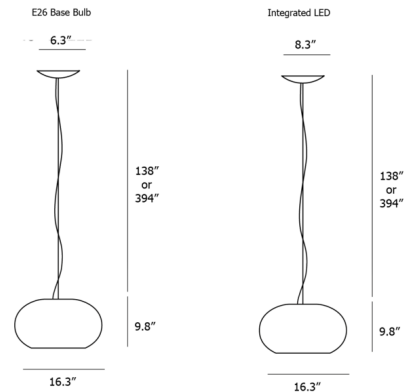

Description

The Buds 2 Pendant features a hand-blown glossy glass diffuser with a simple, rounded form. The pendant offers an elegant, minimalist expression whether it is displayed alone or in a grouping of multiple pendants.

Shown in gray

Specifications

COLOR	N/A
BODY FINISH	Gray
WATTAGE	60W
DIMMER	Low Voltage Electronic
DIMENSIONS	16.375"W x 10.25"H
BULB NOT INCLUDED	1 x A19/Medium (E26)/60W/120V Incandescent
OTHER BULB OPTIONS	1 x A19/Medium (E26)/120V LED