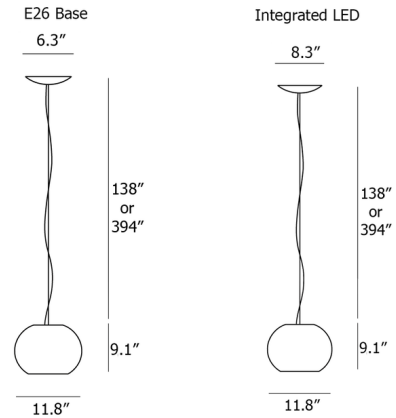

By Foscarini

Description

The Buds 3 Pendant features a hand-blown glossy glass diffuser with a simple, spherical form. The pendant offers an elegant, minimalist expression whether it is displayed alone or in a grouping of multiple pendants.

Shown in white / bamboo green

Specifications

COLOR Bamboo Green
BODY FINISH White
WATTAGE 60W
DIMMER Low Voltage Electronic
DIMENSIONS 11.875"W x 8.875"H
BULB NOT INCLUDED 1 x A19/Medium (E26)/60W/120V Incandescent
OTHER BULB OPTIONS 1 x A19/Medium (E26)/120V LED