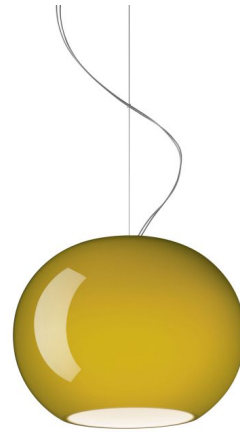

Lightology

lightology.com
866-954-4489
04-22-26

Project: _____

Company: _____

Location: _____ Fixture Type: _____

SPEC #: **FOS542427**

Approved On: _____ Approved By: _____

Buds 3 Pendant

By Foscarini

Description

The Buds 3 Pendant features a hand-blown glossy glass diffuser with a simple, spherical form. The pendant offers an elegant, minimalist expression whether it is displayed alone or in a grouping of multiple pendants.

Shown in white / bamboo green

Specifications

COLOR Bamboo Green
BODY FINISH White
WATTAGE 60W
DIMMER Low Voltage Electronic
DIMENSIONS 11.875"W x 8.875"H
BULB NOT INCLUDED 1 x A19/Medium (E26)/60W/120V Incandescent
OTHER BULB OPTIONS 1 x A19/Medium (E26)/120V LED