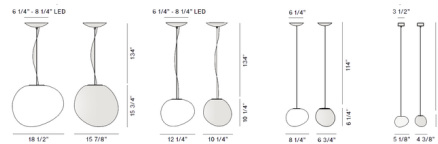

### Description

The Gregg Pendant brings a decorative, organic look to your interior space. The white, acid etched glass is reminiscent of pebbles smoothed by water which light up with sunlight. Note: LED lamping option is only available in 12.3 and 18.5 inch sizes. The LED lamp is dimmable with ELV (phase cut) or 0-10V dimmers. The 5.1 inch size includes a mounting plate to cover a standard US junction box.

### Specifications

COLOR	White
BODY FINISH	White
WATTAGE	23W
DIMMER	Low Voltage Electronic
DIMENSIONS	12.25"W x 10.25"H x 10.25"D
INTEGRATED LED MODULE	1 x LED/23W/120-277V LED