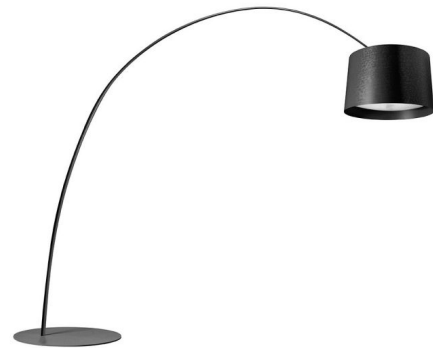

Lightology

lightology.com
866-954-4489
05-24-26

Project: _____

Company: _____

Location: _____ Fixture Type: _____

SPEC #: **FOS542468**

Approved On: _____ Approved By: _____

Twice as Twiggy Floor Lamp By Foscarini

Description

Foscarini's classic Twiggy Floor Lamp has grown and become over-sized in the Twice as Twiggy version: a significantly sized lamp dedicated to large rooms, which nevertheless retains the light-weight feel and flexibility of the original. Twice as Twiggy Floor Lamp is characterized by a thin, elegant, and sophisticated design with flexible material which defines the ample and essential curve of the arm that carries the light source far from the base, with the possibility of adjusting the height of the shade thanks to a system of counterweights. Available in White, Black, Indigo, Crimson, or Greige. Integrated 95 watt 120 volt LED light source. Dimmer included.

Specifications

COLOR Black
BODY FINISH N/A
WATTAGE 95W
DIMMER Included
DIMENSIONS 153.5"W x 122"H
INTEGRATED LED MODULE 1 x LED/95W/120V LED

Technical Information

COLOR RENDERING 90 CRI
LAMP COLOR 3000K
LUMENS/WATT 89.65
LUMINOUS FLUX 8517 lumens