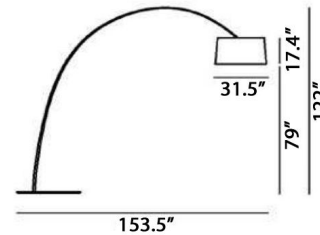

CLICK TO VIEW PRODUCT

Notes: