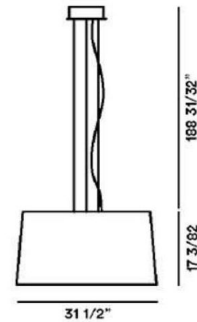

CLICK TO VIEW PRODUCT

Notes: