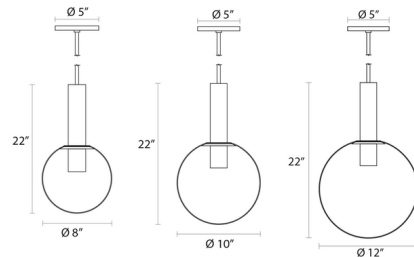

Specifications

COLOR	Clear
BODY FINISH	Polished Nickel
WATTAGE	60W
DIMMER	Standard 120V
DIMENSIONS	12"W x 22"H
BULB NOT INCLUDED	1 x A15/Medium (E26)/60W/120V Incandescent
OTHER BULB OPTIONS	1 x A15/Medium (E26)/120V LED 1 x G25/Medium (E26)/120V Incandescent 1 x G25/Medium (E26)/120V LED

CLICK TO VIEW PRODUCT

Notes: