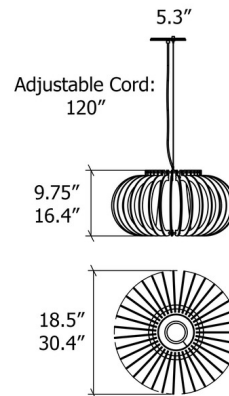

### Specifications

COLOR	N/A
BODY FINISH	Imbuia
WATTAGE	25W
DIMMER	Standard 120V
DIMENSIONS	18.5"W x 9.75"H
BULB NOT INCLUDED	1 x A19/Medium (E26)/25W/120V LED
COUNTRY OF ORIGIN	Brazil

CLICK TO VIEW PRODUCT