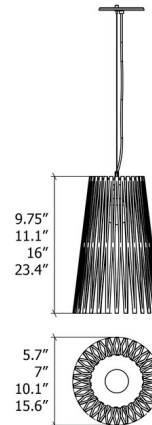

Description

The Living Hinges Cone Pendant blends clean lines with a touch of outdoor charm, perfect for elevating your interior space. The cone shaped natural veneer shade is complemented by an acrylic diffuser that casts soft, warm light and gentle shadows throughout your room. Note: Cord color varies by finish and may not be as shown. Please refer to Preset Cable Options image.

Specifications

COLOR	White Acrylic
BODY FINISH	Imbuia
WATTAGE	17W
DIMMER	Standard 120V
DIMENSIONS	10.1"W x 16"H
BULB NOT INCLUDED	1 x A19/Medium (E26)/17W/120V LED
COUNTRY OF ORIGIN	Brazil

Technical Information

PRODUCT DIMENSIONS	Adjustable Cable Length: 120"
--------------------	-------------------------------

Shown in imbuia / white acrylic

CLICK TO VIEW PRODUCT

Notes: