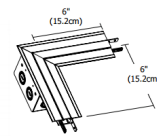

Description

TruLine .5A L-Picture Frame Dual Feed Power Channel Connector allows 24VDC power to be fed from corners for 90 degree turns (with power) in picture frame installations. LED Soft Strip (not included) bends on the side within connector to create continuous illumination on a wall or ceiling. Dual Feed version powers two separate LED Soft Strip sections. LED Soft Strip is installed on the side of the channel. Includes Lens, Channel Joiners, TL.5A Junction Box, Adjustable Mounting Bars, and Channel Solderless Snap & Light Power Connectors. ETL listed. Designed for use with Pure Lighting TruLine .5A plaster-in LED system.

Shown in white

Specifications

COLOR	N/A
BODY FINISH	White
WATTAGE	N/A
DIMMER	N/A
DIMENSIONS	6"W x 6"H
BULB	N/A

CLICK TO VIEW PRODUCT

Notes: