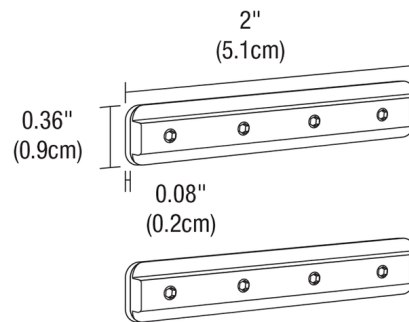

Description

TruLine Channel Joiners (included with Straight Channel, Channel Connectors, Power Feeds and Take-Up Boxes). Channel Joiners ship as a pair to connect two channels together. Additional channel joiners may be necessary based on lighting design.

Specifications

COLOR	N/A
BODY FINISH	White
WATTAGE	N/A
DIMMER	N/A
DIMENSIONS	2"W x 0.36"H x 0.08"D
BULB	N/A

Shown in white

CLICK TO VIEW PRODUCT

Notes: