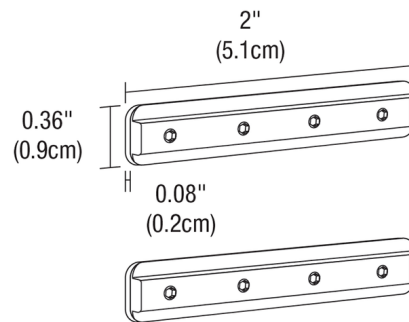

### Description

TruLine Channel Joiners (included with Straight Channel, Channel Connectors, Power Feeds and Take-Up Boxes). Channel Joiners ship as a pair to connect two channels together. Additional channel joiners may be necessary based on lighting design.

### Specifications

COLOR	N/A
BODY FINISH	White
WATTAGE	N/A
DIMMER	N/A
DIMENSIONS	2"W x 0.36"H x 0.08"D
BULB	N/A

CLICK TO VIEW PRODUCT

Notes: