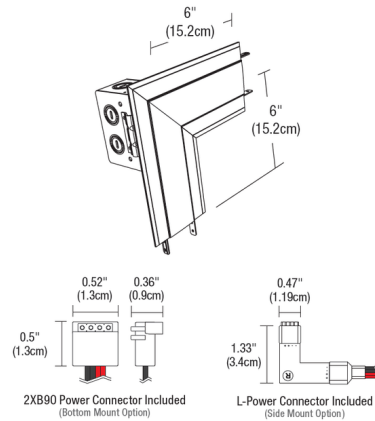

By PureEdge Lighting

Description

TruLine 1.6A L-Shape Dual Power Channel Connector allows 24VDC power to be fed from corners for 90 degree turns (with power) in Picture Frame Installations. The two LED Strips (not included) bend on the sides within the connector to create continuous illumination on a wall or ceiling. LP2 (dual feed) version powers four separate LED Strip sections. LED Strip is installed on the side of the channel. Includes Lens, Channel Joiners, Junction Box, Adjustable Mounting Bars, and Power Connectors.

Shown in white

Specifications

COLOR	N/A
BODY FINISH	White
WATTAGE	N/A
DIMMER	N/A
DIMENSIONS	6"W x 6"H
BULB	N/A

CLICK TO VIEW PRODUCT

Notes: