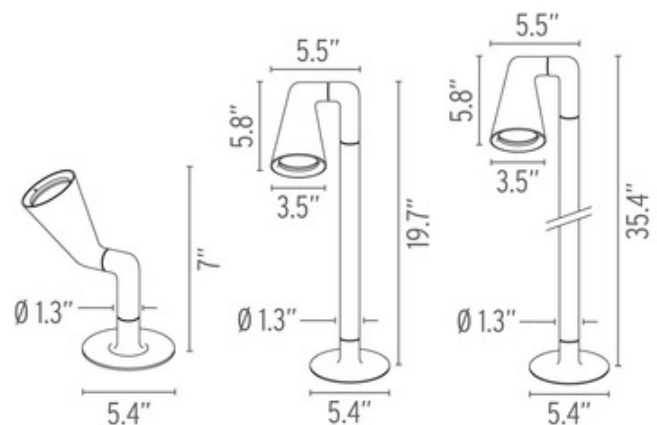

Technical Information

LUMINOUS FLUX	350 lumens
LUMENS/WATT	350.00
LAMP COLOR	3000K
BEAM ANGLE	22°

SPEC # FLO542682

COMPANY	PROJECT	FIXTURE TYPE	APPROVED BY	DATE