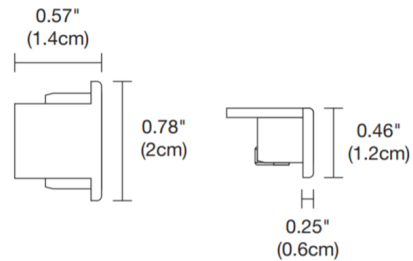

Description

TX12 Outdoor Track End Caps provide a clean appearance at the end of a track run. Finish in Black or White. Two end caps included with each track section. ETL listed. Rated for wet locations. Sold 2 per package.

Shown in black

Specifications

COLOR	N/A
BODY FINISH	Black
WATTAGE	N/A
DIMMER	N/A
DIMENSIONS	0.78"H x 0.57"D
BULB	N/A

CLICK TO VIEW PRODUCT

Notes: