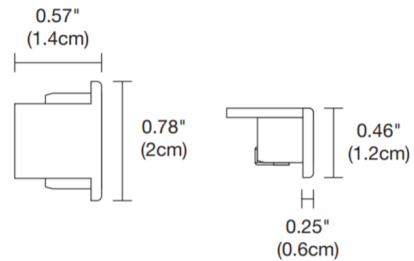

### Description

TX12 Outdoor Track End Caps provide a clean appearance at the end of a track run. Finish in Black or White. Two end caps included with each track section. ETL listed. Rated for wet locations. Sold 2 per package.

### Specifications

COLOR	N/A
BODY FINISH	Black
WATTAGE	N/A
DIMMER	N/A
DIMENSIONS	0.78"H x 0.57"D
BULB	N/A

CLICK TO VIEW PRODUCT

Notes: