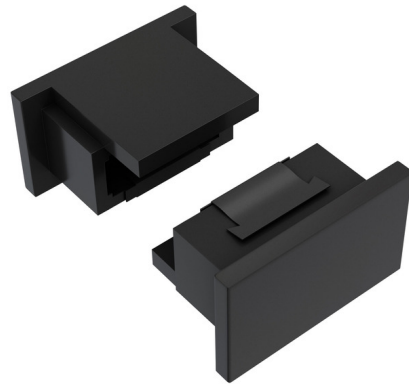

## TX12 Outdoor Track End Cap Set/2 By PureEdge Lighting

### Description

TX12 Outdoor Track End Caps provide a clean appearance at the end of a track run. Finish in Black or White. Two end caps included with each track section. ETL listed. Rated for wet locations. Sold 2 per package.

### Specifications

COLOR	N/A
BODY FINISH	Black
WATTAGE	N/A
DIMMER	N/A
DIMENSIONS	0.78"H x 0.57"D
BULB	N/A

CLICK TO VIEW PRODUCT

Notes: