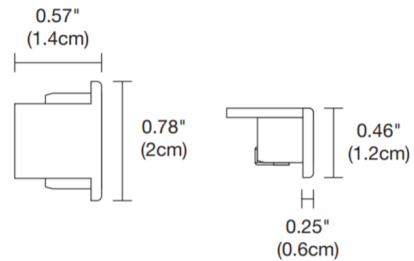

Description

TX12 Outdoor Track End Caps provide a clean appearance at the end of a track run. Finish in Black or White. Two end caps included with each track section. ETL listed. Rated for wet locations. Sold 2 per package.

Shown in black

Specifications

COLOR	N/A
BODY FINISH	Black
WATTAGE	N/A
DIMMER	N/A
DIMENSIONS	0.78"H x 0.57"D
BULB	N/A

CLICK TO VIEW PRODUCT

Notes: