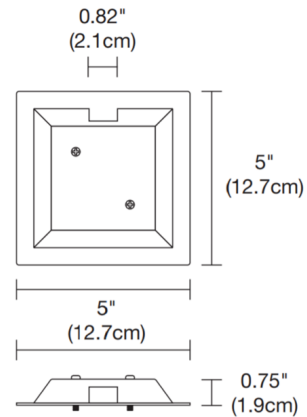

Description

TX12 Outdoor Track J-Box Canopy Cover allows for a cleaner appearance at a corner or at a cable entry location. One end supplied open. Three knockouts are provided. ETL listed. Rated for wet locations. Finish: Black or White.

Shown in black

Specifications

COLOR	N/A
BODY FINISH	Black
WATTAGE	N/A
DIMMER	N/A
DIMENSIONS	5"W x 0.75"H x 5"D
BULB	N/A

CLICK TO VIEW PRODUCT

Notes: