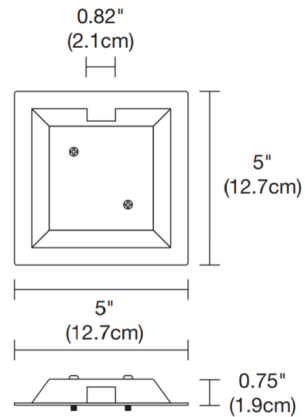

Description

TX12 Outdoor Track J-Box Canopy Cover allows for a cleaner appearance at a corner or at a cable entry location. One end supplied open. Three knockouts are provided. ETL listed. Rated for wet locations. Finish: Black or White.

Shown in black

Specifications

COLOR	N/A
BODY FINISH	Black
WATTAGE	N/A
DIMMER	N/A
DIMENSIONS	5"W x 0.75"H x 5"D
BULB	N/A

CLICK TO VIEW PRODUCT

Notes: