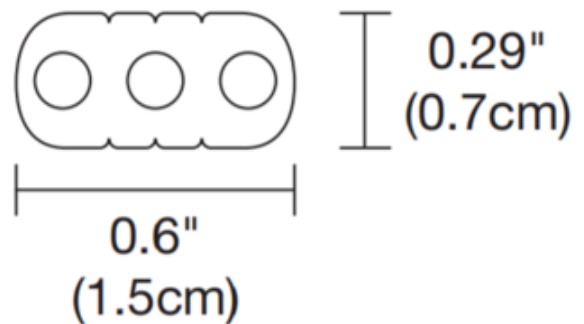

**BRAND**

PureEdge Lighting

**DESCRIPTION**

TX12 Outdoor Track 10 Gauge/3-Wire Cable is a heavy duty 10-gauge 3-wire cable allowing for longer runs at 12 volts with reduction of voltage drop insuring 12 volts at fixture. Available in Black or White. UV stabilized and flame retardant. Use transformer boost tap if output falls below 10.4 volts. Order one extra foot per system for power connections. Can be installed above ground or buried. Insulation is self-sealing. ETL listed. Rated for wet locations. Sold by the foot.

*Shown in: Black*

SHADE COLOR	Black
BODY FINISH	N/A
WATTAGE	N/A
DIMMER	N/A
DIMENSIONS	12"L x 0.6"W x 0.29"H
LAMP	N/A

SPEC # EDG542707

COMPANY	PROJECT	FIXTURE TYPE	APPROVED BY	DATE