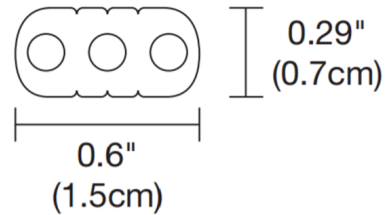

Lightology

lightology.com
866-954-4489
05-21-26

Project: _____

Company: _____

Location: _____ Fixture Type: _____

SPEC #: **EDG542707**

Approved On: _____ Approved By: _____

TX12 Outdoor Track 10 Gauge 3-Wire Cable / Foot By PureEdge Lighting

Description

TX12 Outdoor Track 10 Gauge/3-Wire Cable is a heavy duty 10-gauge 3-wire cable allowing for longer runs at 12 volts with reduction of voltage drop insuring 12 volts at fixture. Available in Black or White. UV stabilized and flame retardant. Use transformer boost tap if output falls below 10.4 volts. Order one extra foot per system for power connections. Can be installed above ground or buried. Insulation is self-sealing. ETL listed. Rated for wet locations. Sold by the foot.

Shown in black

Specifications

COLOR	Black
BODY FINISH	N/A
WATTAGE	N/A
DIMMER	N/A
DIMENSIONS	12"L x 0.6"W x 0.29"H
BULB	N/A

CLICK TO VIEW PRODUCT

Notes: