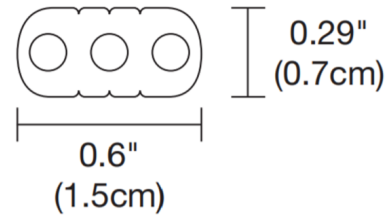

Lightology

lightology.com
866-954-4489
04-04-26

Project: _____

Company: _____

Location: _____ Fixture Type: _____

SPEC #: **EDG542707**

Approved On: _____ Approved By: _____

TX12 Outdoor Track 10 Gauge 3-Wire Cable / Foot By PureEdge Lighting

Description

TX12 Outdoor Track 10 Gauge/3-Wire Cable is a heavy duty 10-gauge 3-wire cable allowing for longer runs at 12 volts with reduction of voltage drop insuring 12 volts at fixture. Available in Black or White. UV stabilized and flame retardant. Use transformer boost tap if output falls below 10.4 volts. Order one extra foot per system for power connections. Can be installed above ground or buried. Insulation is self-sealing. ETL listed. Rated for wet locations. Sold by the foot.

Shown in black

Specifications

COLOR	Black
BODY FINISH	N/A
WATTAGE	N/A
DIMMER	N/A
DIMENSIONS	12"L x 0.6"W x 0.29"H
BULB	N/A

CLICK TO VIEW PRODUCT

Notes: