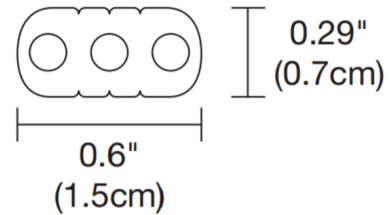

### Description

TX12 Outdoor Track 10 Gauge/3-Wire Cable is a heavy duty 10-gauge 3-wire cable allowing for longer runs at 12 volts with reduction of voltage drop insuring 12 volts at fixture. Available in Black or White. UV stabilized and flame retardant. Use transformer boost tap if output falls below 10.4 volts. Order one extra foot per system for power connections. Can be installed above ground or buried. Insulation is self-sealing. ETL listed. Rated for wet locations. Sold by the foot.

### Specifications

COLOR	Black
BODY FINISH	N/A
WATTAGE	N/A
DIMMER	N/A
DIMENSIONS	12"L x 0.6"W x 0.29"H
BULB	N/A

CLICK TO VIEW PRODUCT

Notes: