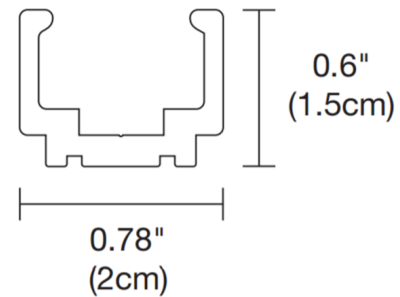

Description

TX12 Outdoor Track is made of aluminum in Black or White finish. Available in 4 and 8 foot lengths. Aluminum will not discolor from exposure to sunlight and weather. Rated for wet locations. 12 volt low voltage transformer, 10 gauge/3-wire cable, and j-box cover sold separately. Track includes two (2) end caps. ETL listed. Rated for wet locations.

Shown in black

Specifications

COLOR	N/A
BODY FINISH	Black
WATTAGE	N/A
DIMMER	N/A
DIMENSIONS	48"L x 0.78"W x 0.6"H
BULB	N/A

Technical Information

PRODUCT DIMENSIONS	Two (2) Caps Included
--------------------	-----------------------