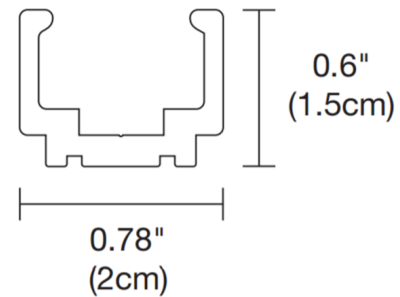

### Description

TX12 Outdoor Track is made of aluminum in Black or White finish. Available in 4 and 8 foot lengths. Aluminum will not discolor from exposure to sunlight and weather. Rated for wet locations. 12 volt low voltage transformer, 10 gauge/3-wire cable, and j-box cover sold separately. Track includes two (2) end caps. ETL listed. Rated for wet locations.

### Specifications

COLOR	N/A
BODY FINISH	Black
WATTAGE	N/A
DIMMER	N/A
DIMENSIONS	48"L x 0.78"W x 0.6"H
BULB	N/A