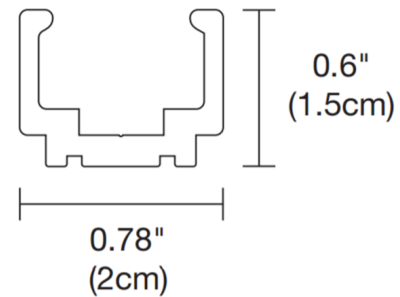

Description

TX12 Outdoor Track is made of aluminum in Black or White finish. Available in 4 and 8 foot lengths. Aluminum will not discolor from exposure to sunlight and weather. Rated for wet locations. 12 volt low voltage transformer, 10 gauge/3-wire cable, and j-box cover sold separately. Track includes two (2) end caps. ETL listed. Rated for wet locations.

Shown in black

Specifications

COLOR	N/A
BODY FINISH	Black
WATTAGE	N/A
DIMMER	N/A
DIMENSIONS	48"L x 0.78"W x 0.6"H
BULB	N/A

CLICK TO VIEW PRODUCT

Notes: