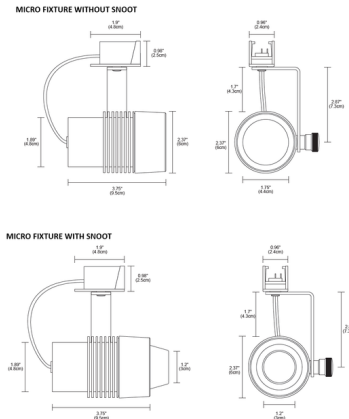

CLICK TO VIEW PRODUCT

Notes: