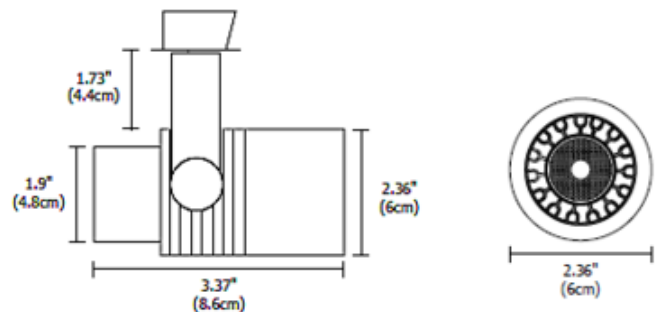

DESIGNER

Gregory Kay

BRAND

PureEdge Lighting

DESCRIPTION

The Micro Outdoor Track Light is an outdoor, wet location rated fixture perfect for use in patio, backyard, or outdoor restaurant and bar applications. Available in powder coat marine-grade Black or White finish. The Micro rotates 360 degrees and tilts 180 degrees. Can be used with a 12 volt GU5.3 MR16 LED up to 8 watts (PureEdge SOL-Light recommended), or a GU5.3 MR16 halogen up to 50 watts, sold separately. ETL listed. Rated for wet locations. Note: Required track system and remote low voltage transformer sold separately.

Shown in: Black

SHADE COLOR	N/A
BODY FINISH	Black
WATTAGE	8W
DIMMER	Dimmable
DIMENSIONS	2.36"W x 1.73"H x 3.37"D
BULB NOT INCLUDED	
LAMP	1 x MR16/GU5.3 (bipin)/8W/12V LED 1 x MR16/GU5.3 (bipin)/50W/12V Halogen