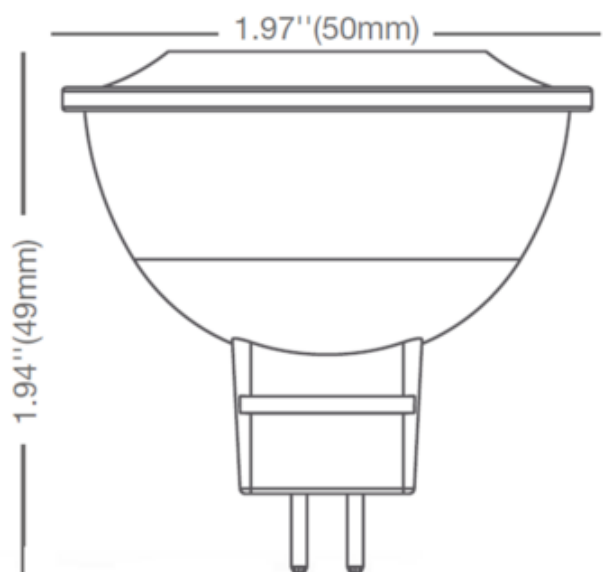

COMPANY	PROJECT	FIXTURE TYPE	APPROVED BY	DATE