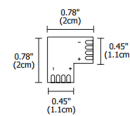

### Description

Light Channel Solderless Snap and Light L Connector conducts power to two sections of LED Soft Strip within the Light Channel. Requires Light Channel Solderless Snap & Light Power/Jumper Connector (sold separately) for use.

### Specifications

COLOR	White
BODY FINISH	N/A
WATTAGE	N/A
DIMMER	N/A
DIMENSIONS	0.78"W x 0.78"H
BULB	N/A

Notes:

Shown in white

CLICK TO VIEW PRODUCT