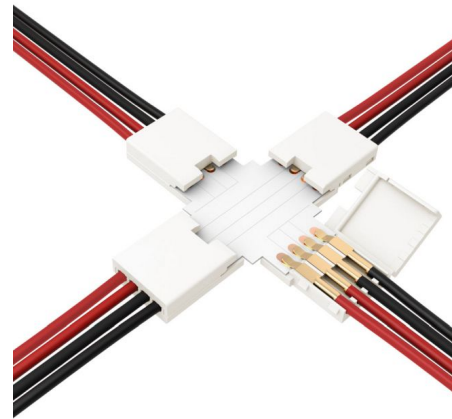

Lightology

lightology.com
866-954-4489
04-25-26

Project: _____

Company: _____

Location: _____ Fixture Type: _____

SPEC #: **EDG542768**

Approved On: _____ Approved By: _____

Light Channel Snap and Light X Connector By PureEdge Lighting

Description

Light Channel Solderless Snap and Light X-Connector conducts power to four sections of LED Soft Strip within the Light Channel. Requires Light Channel Solderless Snap & Light Power/Jumper Connector (sold separately) for use.

Shown in white

Specifications

COLOR	White
BODY FINISH	N/A
WATTAGE	N/A
DIMMER	N/A
DIMENSIONS	1.13"W x 1.13"H
BULB	N/A

CLICK TO VIEW PRODUCT

Notes: