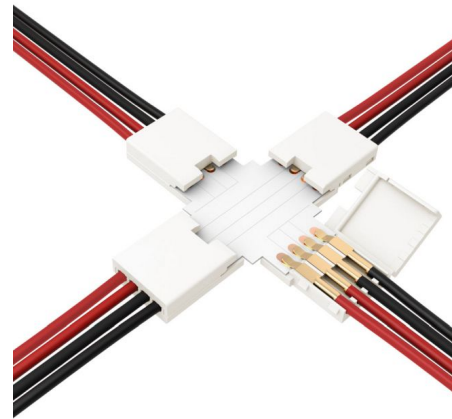

Lightology

lightology.com
866-954-4489
07-11-26

Project: _____

Company: _____

Location: _____ Fixture Type: _____

SPEC #: **EDG542768**

Approved On: _____ Approved By: _____

Light Channel Snap and Light X Connector By PureEdge Lighting

Description

Light Channel Solderless Snap and Light X-Connector conducts power to four sections of LED Soft Strip within the Light Channel. Requires Light Channel Solderless Snap & Light Power/Jumper Connector (sold separately) for use.

Shown in white

Specifications

COLOR	White
BODY FINISH	N/A
WATTAGE	N/A
DIMMER	N/A
DIMENSIONS	1.13"W x 1.13"H
BULB	N/A

CLICK TO VIEW PRODUCT

Notes: