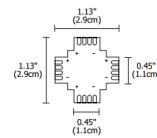

Description

Light Channel Solderless Snap and Light X-Connector conducts power to four sections of LED Soft Strip within the Light Channel. Requires Light Channel Solderless Snap & Light Power/Jumper Connector (sold separately) for use.

Shown in white

Specifications

COLOR	White
BODY FINISH	N/A
WATTAGE	N/A
DIMMER	N/A
DIMENSIONS	1.13"W x 1.13"H
BULB	N/A

CLICK TO VIEW PRODUCT

Notes: