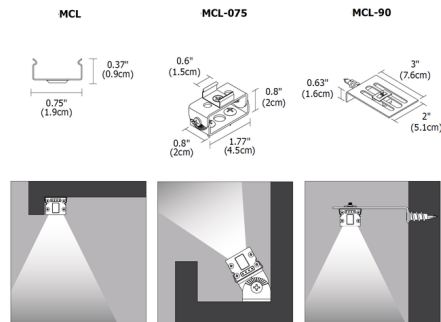

## Mounting Clip

By PureEdge Lighting

### Description

The MCL standard mounting clips are provided with every two feet of Light Channel and may be ordered separately as replacement or additional parts. The MCL-075 rotates up to 75 degrees and the MCL-90 mounts channel at a 90 degree angle.

### Specifications

COLOR	.....	N/A
BODY FINISH	.....	Aluminum
WATTAGE	.....	N/A
DIMMER	.....	N/A
DIMENSIONS	.....	1.77"W x 0.8"H x 0.8"D
BULB	.....	N/A

CLICK TO VIEW PRODUCT

Notes: