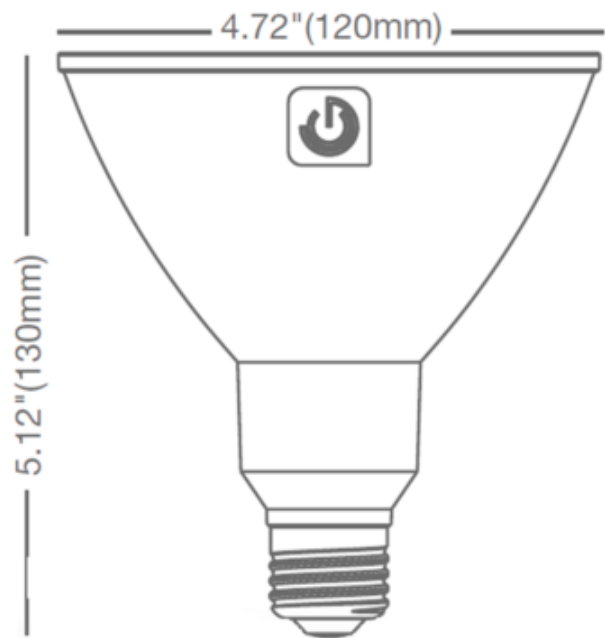

COMPANY	PROJECT	FIXTURE TYPE	APPROVED BY	DATE