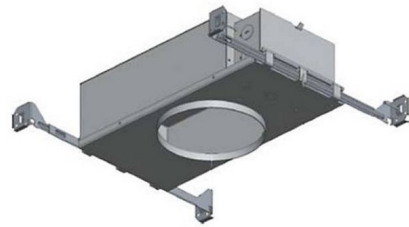

By Visual Comfort Architectural

Description

The Element Reflections 8 Inch IC Airtight New Construction Housing for use with flanged and flangeless trims. The Reflections collection redefines recessed lighting by allowing LED downlights to become an architectural component as well as a decorative design element. Available with a choice of five dome options (Bloom, Dune, Fleur, Skye or Torus), molded with embossed design details, providing glare-free LED illumination while creating an indirect soft ceiling glow. Includes 120/277V UNV dimming driver for electronic low voltage, 0-10V or TRIAC dimmers (see attached manufacturer reference for dimmer compatibility). 16.2 inch length x 9 inch width x 5.2 inch height. A complete fixture includes a housing and trim, sold separately.

Shown in white

Specifications

REFLECTOR/BAFFLE COLOR	N/A
BODY FINISH	White
WATTAGE	N/A
DIMMER	Dimmable
DIMENSIONS	16.2\"L x 9\"W x 5.2\"H
BULB NOT INCLUDED	1 x LED/120V LED

Technical Information

APERTURE SIZE	8.000\"
HOUSING HEIGHT	6\"
HOUSING TYPE	New construction IC Airtight
CEILING TYPE	Drywall with Trim