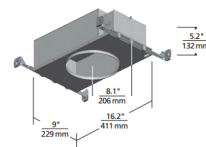

By Visual Comfort Architectural

Description

The Element Reflections 8 Inch IC Airtight New Construction Housing for use with flanged and flangeless trims. The Reflections collection redefines recessed lighting by allowing LED downlights to become an architectural component as well as a decorative design element. Available with a choice of five dome options (Bloom, Dune, Fleur, Skye or Torus), molded with embossed design details, providing glare-free LED illumination while creating an indirect soft ceiling glow. Includes 120/277V UNV dimming driver for electronic low voltage, 0-10V or TRIAC dimmers (see attached manufacturer reference for dimmer compatibility). 16.2 inch length x 9 inch width x 5.2 inch height. A complete fixture includes a housing and trim, sold separately.

Shown in white

Specifications

REFLECTOR/BAFFLE COLOR	N/A
BODY FINISH	White
WATTAGE	N/A
DIMMER	Dimmable
DIMENSIONS	16.2\"L x 9\"W x 5.2\"H
BULB NOT INCLUDED	1 x LED/120V LED

Technical Information

APERTURE SIZE	8.000"
HOUSING HEIGHT	6"
HOUSING TYPE	New construction IC Airtight
CEILING TYPE	Drywall with Trim