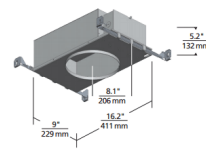

By Visual Comfort Architectural

Description

The Element Reflections 8 Inch IC Airtight New Construction Housing for use with flanged and flangeless trims. The Reflections collection redefines recessed lighting by allowing LED downlights to become an architectural component as well as a decorative design element. Available with a choice of five dome options (Bloom, Dune, Fleur, Skye or Torus), molded with embossed design details, providing glare-free LED illumination while creating an indirect soft ceiling glow. Includes 120/277V UNV dimming driver for electronic low voltage, 0-10V or TRIAC dimmers (see attached manufacturer reference for dimmer compatibility). 16.2 inch length x 9 inch width x 5.2 inch height. A complete fixture includes a housing and trim, sold separately.

Shown in white

Specifications

REFLECTOR/BAFFLE COLOR	N/A
BODY FINISH	White
WATTAGE	N/A
DIMMER	Dimmable
DIMENSIONS	16.2\"L x 9\"W x 5.2\"H
BULB NOT INCLUDED	1 x LED/120V LED

Technical Information

APERTURE SIZE	8.000\"
HOUSING HEIGHT	6\"
HOUSING TYPE	New construction IC Airtight
CEILING TYPE	Drywall with Trim