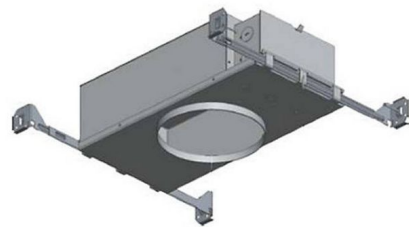

By Visual Comfort Architectural

Description

The Element Reflections 8 Inch IC Airtight New Construction Housing for use with flanged and flangeless trims. The Reflections collection redefines recessed lighting by allowing LED downlights to become an architectural component as well as a decorative design element. Available with a choice of five dome options (Bloom, Dune, Fleur, Skye or Torus), molded with embossed design details, providing glare-free LED illumination while creating an indirect soft ceiling glow. Includes 120/277V UNV dimming driver for electronic low voltage, 0-10V or TRIAC dimmers (see attached manufacturer reference for dimmer compatibility). 16.2 inch length x 9 inch width x 5.2 inch height. A complete fixture includes a housing and trim, sold separately.

Shown in white

Specifications

REFLECTOR/BAFFLE COLOR	N/A
BODY FINISH	White
WATTAGE	N/A
DIMMER	Dimmable
DIMENSIONS	16.2\"L x 9\"W x 5.2\"H
BULB NOT INCLUDED	1 x LED/120V LED

Technical Information

APERTURE SIZE	8.000"
HOUSING HEIGHT	6"
HOUSING TYPE	New construction IC Airtight
CEILING TYPE	Drywall with Trim